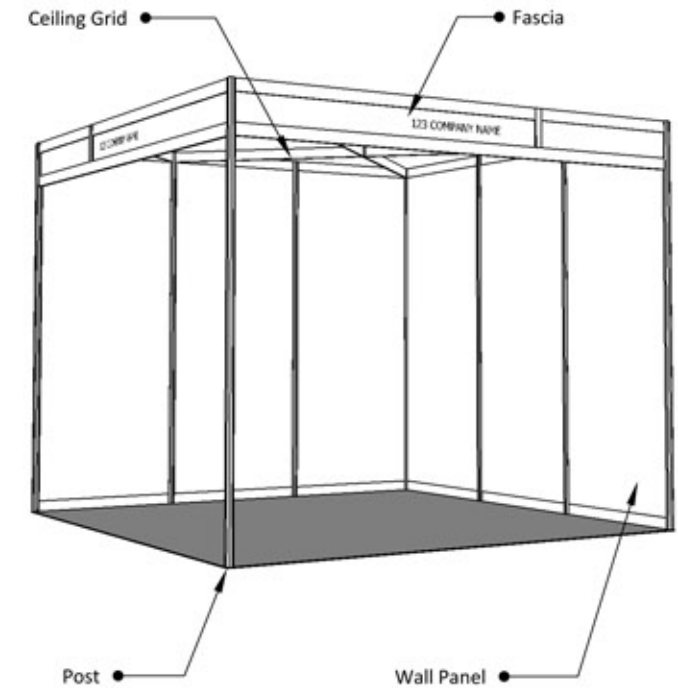

SHELL SCHEME SYSTEM

Shell Scheme Dimensions

White powder coated Aluminium shell scheme system. Supplied with white 3mm thick Foamex infill wall panels.

Post Cross Section

Beam Cross Section

Wall Panel Sizes

Nominal Display Size	True Panel Size	Visible Panel Size
Full Height 1m Panel	970x2354mm	950x2340mm
Half Metre Panel	475x2354mm	455x2340mm
Dwarf Panel	970x754mm	950x740mm

Shell Scheme

showlite
©All rights reserved