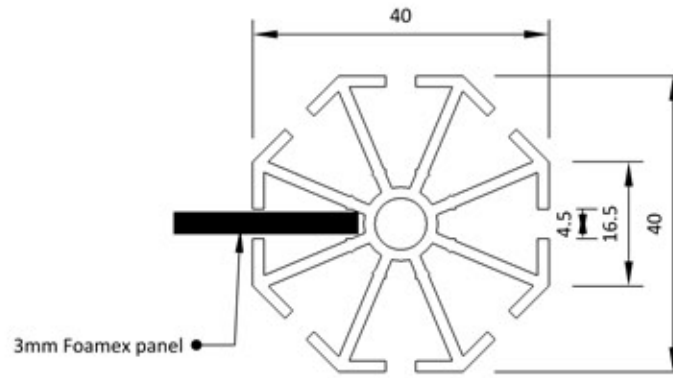

SHELL SCHEME SYSTEM

Shell Scheme Dimensions

White powder coated Aluminium shell scheme system. Supplied with white 3mm thick Foamex infill wall panels.

Post Cross Section

Beam Cross Section

Wall Panel Sizes

Nominal Display Size	True Panel Size	Visible Panel Size
Full Height 1m Panel	970x2354mm	950x2340mm
Half Metre Panel	475x2354mm	455x2340mm
Dwarf Panel	970x754mm	950x740mm

Shell Scheme

showlite
©All rights reserved