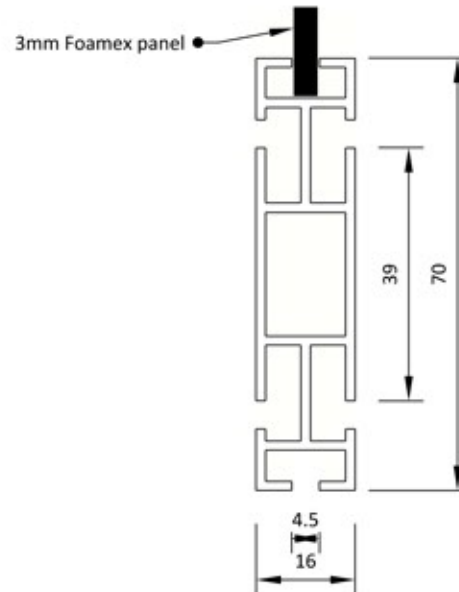

SHELL SCHEME SYSTEM

Shell Scheme Dimensions

White powder coated Aluminium shell scheme system. Supplied with white 3mm thick Foamex infill wall panels.

Post Cross Section

Beam Cross Section

Wall Panel Sizes

Nominal Display Size	True Panel Size	Visible Panel Size
Full Height 1m Panel	970x2354mm	950x2340mm
Half Metre Panel	475x2354mm	455x2340mm
Dwarf Panel	970x754mm	950x740mm

Shell Scheme

showlite
©All rights reserved