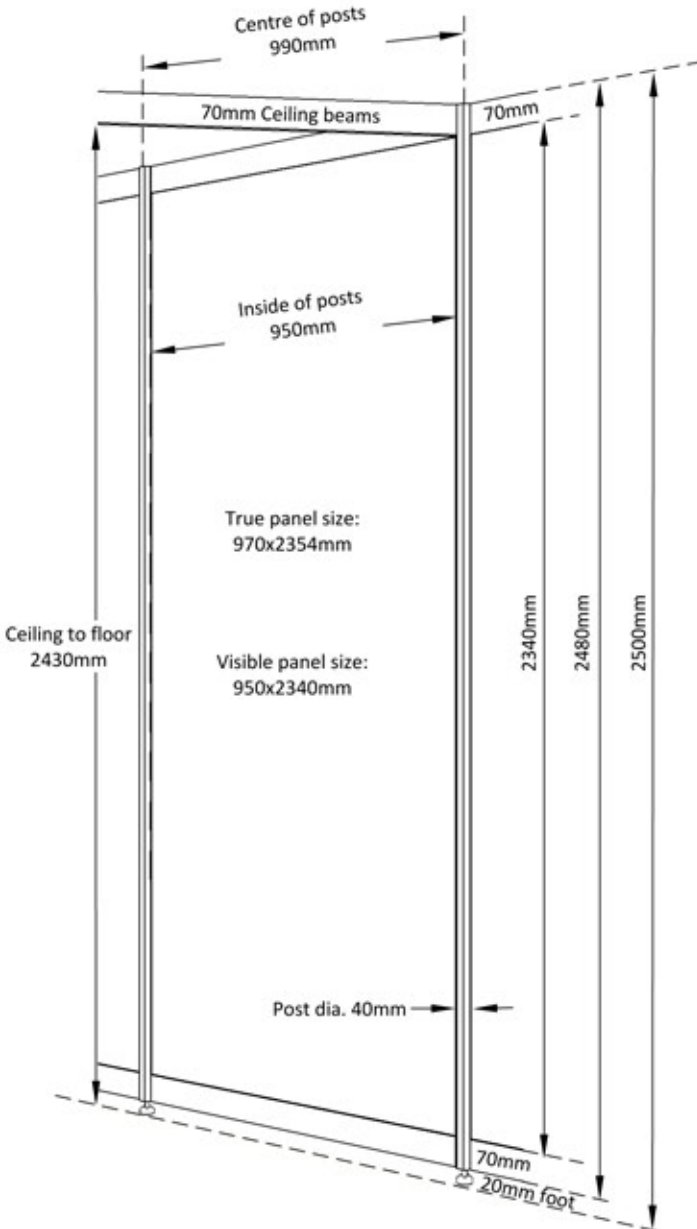

SHELL SCHEME SYSTEM

Shell Scheme Dimensions

White powder coated Aluminium shell scheme system. Supplied with white 3mm thick Foamex infill wall panels.

Post Cross Section

Beam Cross Section

Wall Panel Sizes

Nominal Display Size	True Panel Size	Visible Panel Size
Full Height 1m Panel	970x2354mm	950x2340mm
Half Metre Panel	475x2354mm	455x2340mm
Dwarf Panel	970x754mm	950x740mm

Shell Scheme

showlite
©All rights reserved